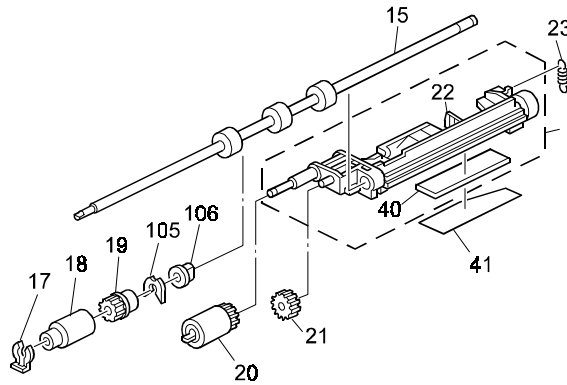

Model: Russian-C2 LCT	Date: 15-May-02	No.: MB391001
-----------------------	-----------------	---------------

Modified Article: Psrts catalog correction		Prepared by: S. Tomoe	
From: Technical Services sec. Service Planning Dept.			
Reason for Modification:	<input checked="" type="checkbox"/> Parts catalog correction	<input type="checkbox"/> Vendor change	<input type="checkbox"/> To meet standards ( )
	<input type="checkbox"/> To facilitate assembly	<input type="checkbox"/> To improve reliability	
	<input type="checkbox"/> Part standardization	<input type="checkbox"/> Other	

Please add the following part to your Parts Catalogs.

Old part number	New part number	Description	Q'ty	Int	Page	Index	Note
	A2322766	Feed Mylar	1		5	41	

Model: Russian-C2 LCT (PS500)		Date: 25-Jul-05	No.: MB391002
Modified Article: Psrts catalog correction		Prepared by: Y.Ohtani	
From: 1st Tech. Support Sec. Service Support Dept.			
Reason for Modification:	<input checked="" type="checkbox"/> Parts catalog correction	<input type="checkbox"/> Vendor change	<input type="checkbox"/> To meet standards (     )
	<input type="checkbox"/> To facilitate assembly	<input type="checkbox"/> To improve reliability	
	<input type="checkbox"/> Part standardization	<input type="checkbox"/> Other	

Please add the following part to your Parts Catalogs.

Old part number	New part number	Description	Q'ty	Int	Page	Index	Note
	B391 7351	Tray Heater – 230V	1		3	31	*

\* This part is for the 230VAC model.